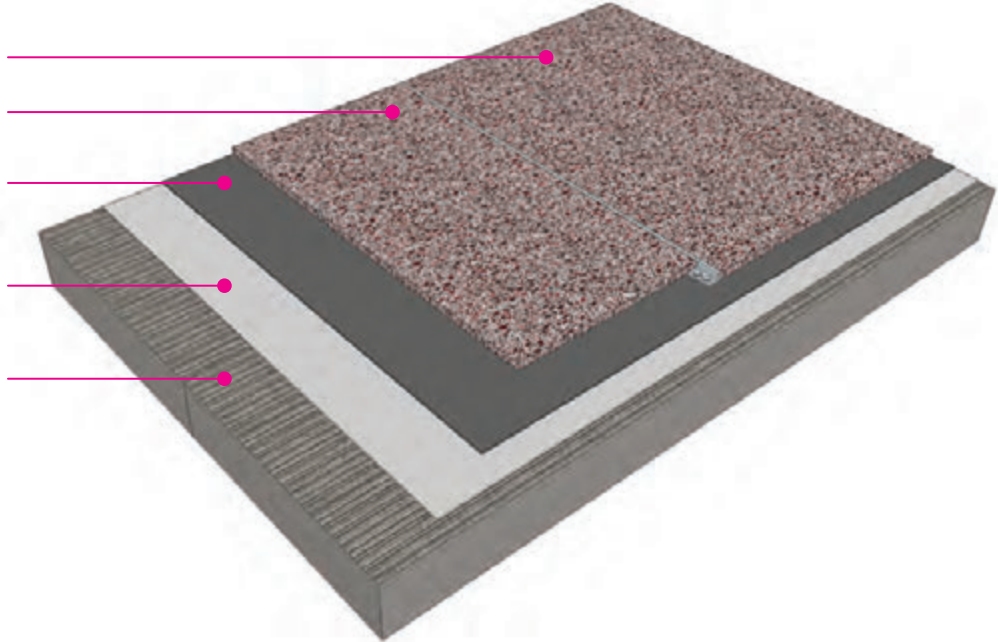

Terrazzo Cross Section

KEY #804 Acrylic Sealer

KEY #108 Epoxy Terrazzo with selected aggregates

KEY #580 Flexible Membrane
(Cracks only or full coverage as required)

KEY #502 Primer
or KEY #597 MVT Primer with KEY #502

Prepared concrete substrate