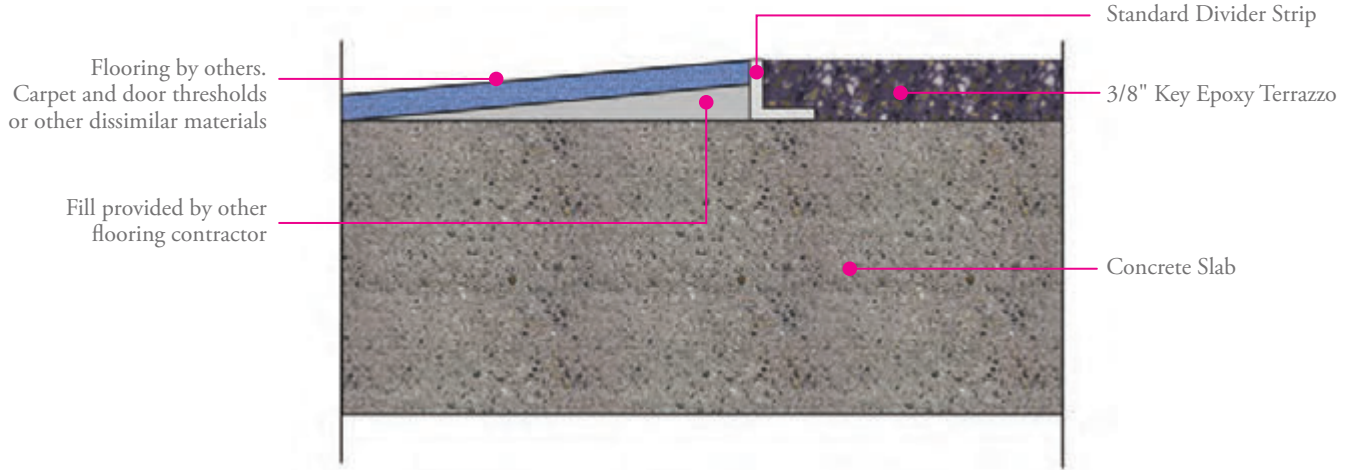

Epoxy Terrazzo Termination