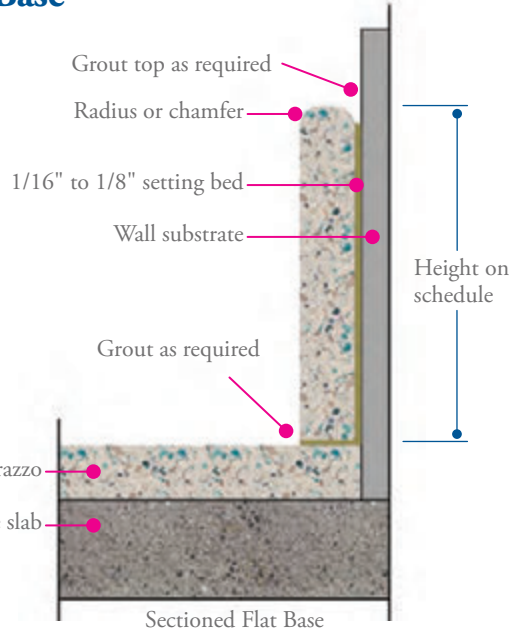

Sectioned Flat Base