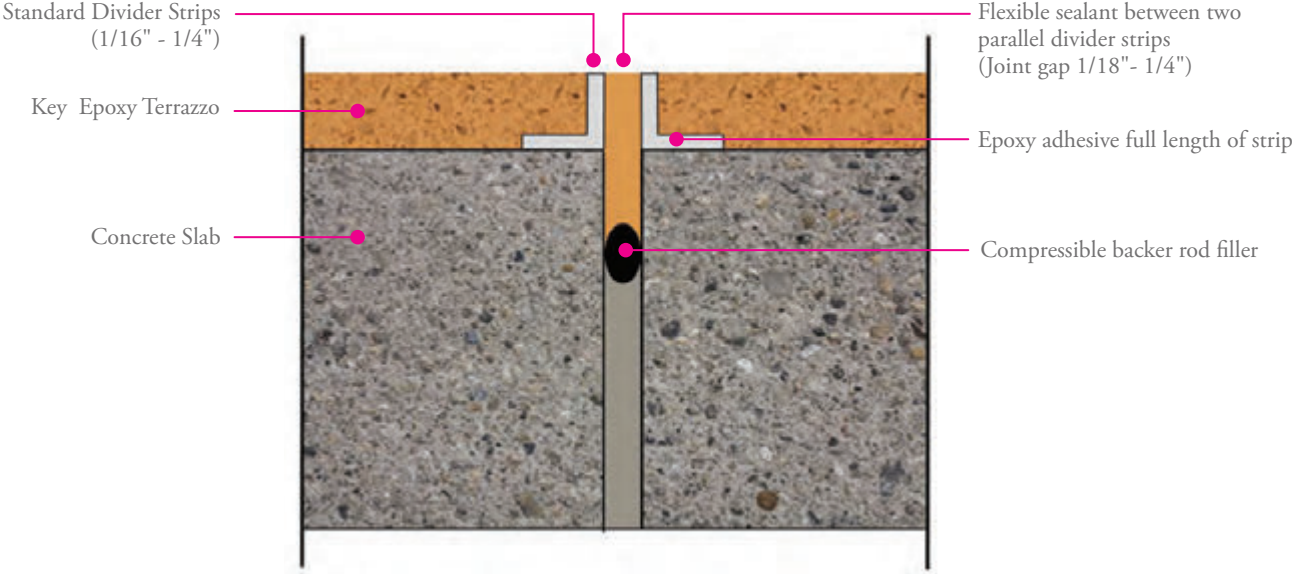

Expansion / Isolation Joint Detail