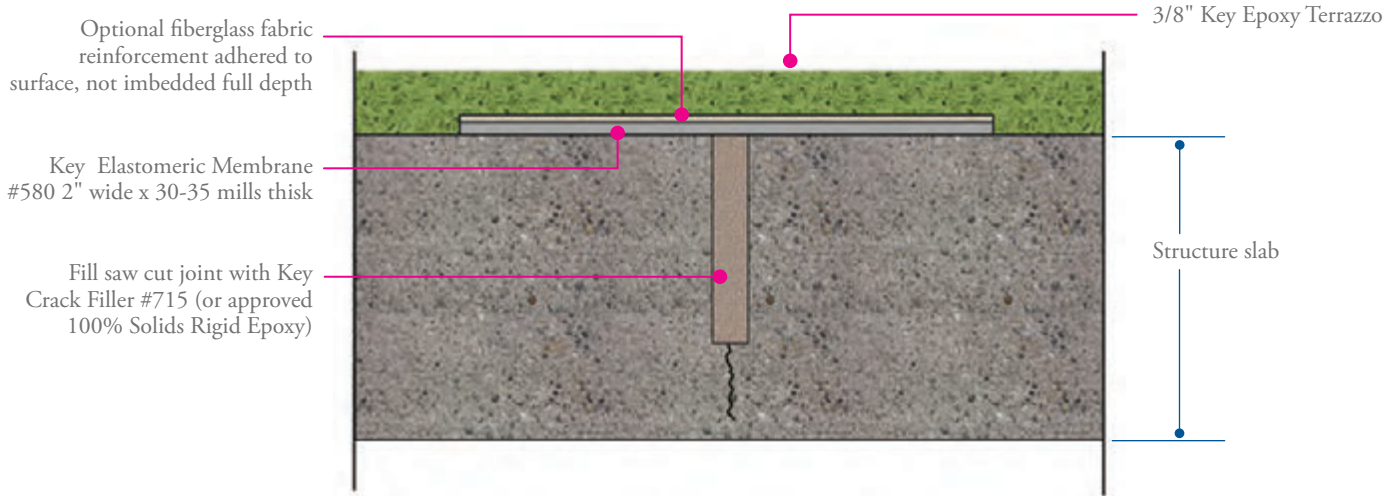

Buried Control Joint / Crack Treatment

Treatment of contraction joints (sawcuts) and cracks is done in anticipation of horizontal movement.

Note: Method may also be used to treat cracks larger than 1/32" width