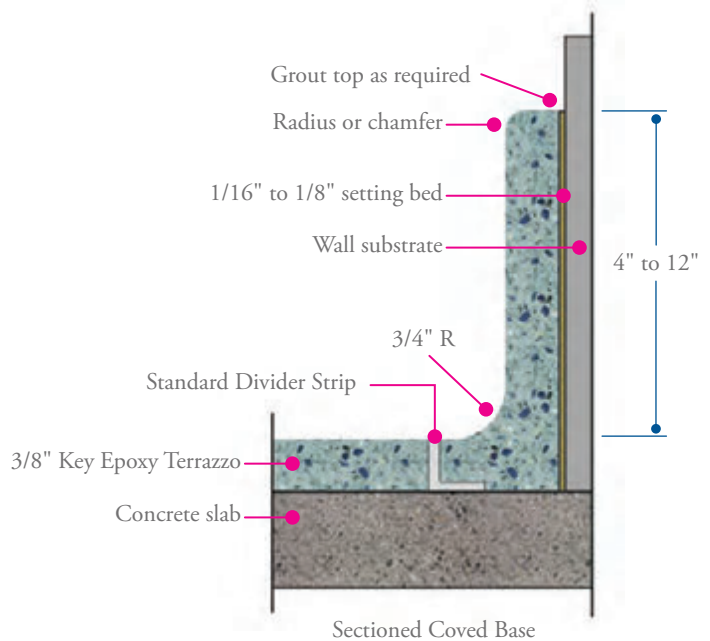

## Divider Strip Between Colors

# Epoxy Terrazzo Coved Base

Radius or chamfer

3/4" R

Front View - Left Out Corner

Grout top as required

Radius or chamfer

1/16" to 1/8" setting bed

Wall substrate